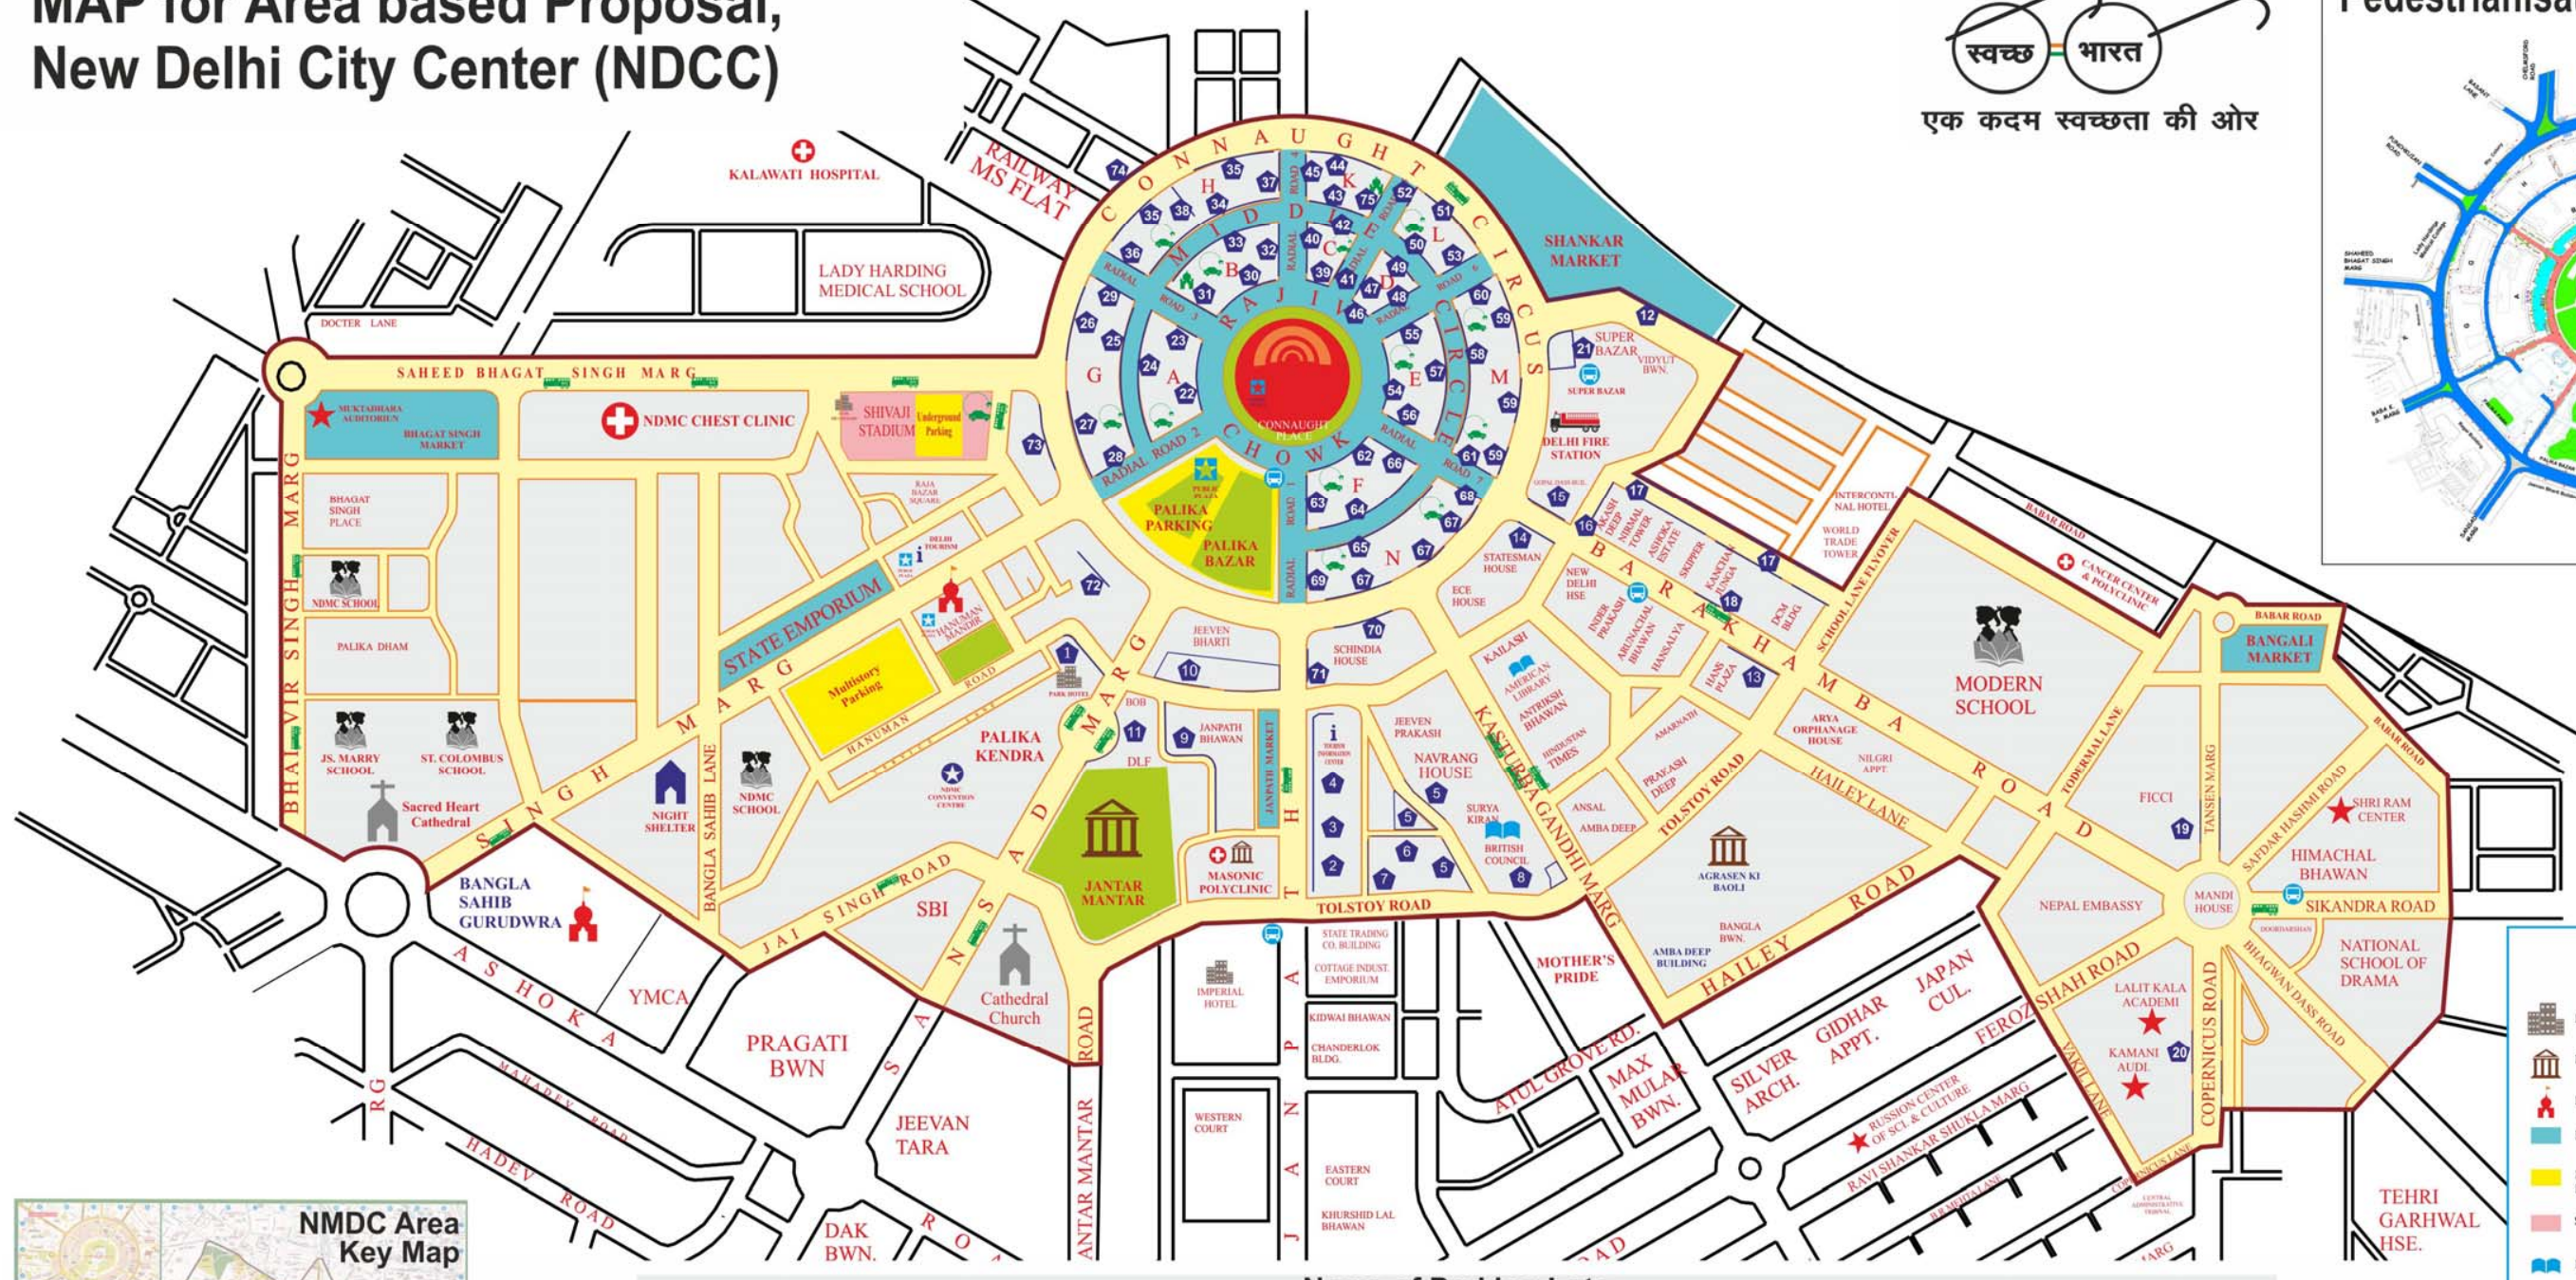

MAP for Area based Proposal, New Delhi City Center (NDCC)

स्वच्छ भारत
एक कदम स्वच्छता की ओर

Area of NDCC : 550 acre.

Name of Parking Lots

1 Hanuman Road - Along Bank Allahabad	21 Super Bazar, Connaught Place	41 C block RR5	61 M block RR7
2 Janpath - I) In front of Sona Rupa (Sarvana)	22 A block Inner Circle	42 C block Middle Circle	62 F block Inner Circle
3 Janpath Guest House	23 A block RR3	43 K block Middle Circle	63 F block RR1
4 Indian Coffee House	24 Middle Circle - A	44 K block Outer Circle	64 F block Middle Circle
5 Tolstoy Marg - I) Keeling lane	25 Middle Circle - G	45 K block RR4	65 N block Middle Circle
6 Behind Mohan Dev Bldg.	26 G block Opp. Madras Hotel	46 D block Inner Circle	66 F block RR7
7 Tolstoy House , Single Row	27 G block in front of Marina Hotel	47 D block RR5	67 N block Opp. Scindia House
8 K.G. Marg - In front of Mercantile Building	28 G block RR2	48 D block RR6	68 N block RR7
9 Janpath Lane - I) IOB Janpath	29 G block RR3	49 D block Middle Circle	69 N block RR1
10 Jeevan Bharti Bldg	30 B block Inner Circle	50 L block Middle Circle	70 Scindia House in front of Federal Motors
11 Narender Dev in front of DLF Bldg.	31 B block RR3	51 L block Outer Circle	71 Scindia House in front of TBD Jewellers
12 Shankar Market	32 B block RR4	52 L block RR5	72 Rivoli Cinema
13 Hans Plaza	33 B block Middle Circle	53 L block RR6 Narula Hotel	73 P block
14 Statesmen House	34 H block Middle Circle	54 E block Inner Circle	74 Chelmsford Road
15 In front of Gopal Das Building	35 H block Outer Circle	55 E block RR6	75 K block RR5
16 Akash Deep Building	36 H block RR3	56 E block RR7	
17 Akash Deep to WTT	37 H block RR4	57 E block Middle Circle	
18 In front of Kanchan Junga	38 H block entry arch	58 M block Middle Circle	
19 Sangeet Bharti, Ficci and Tansen Marg	39 C block Inner Circle	59 M block Outer Circle	
20 Kamain Auditorium and Prasar Bharti	40 C block RR4	60 M block RR6	