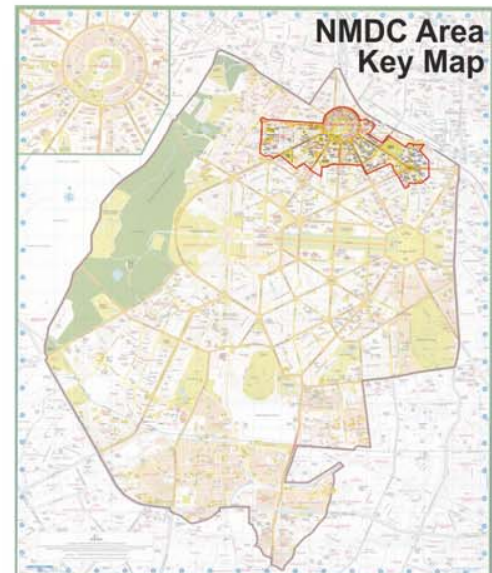

MAP for Area based Proposal, New Delhi City Center (NDCC)

स्वच्छ भारत
एक कदम स्वच्छता की ओर

Area of NDCC : 550 acre.

Name of Parking Lots

1 Hanuman Road - Along Bank Allahabad	21 Super Bazar, Connaught Place	41 C block RR5	61 M block RR7
2 Janpath - I) In front of Sona Rupa (Sarvana)	22 A block Inner Circle	42 C block Middle Circle	62 F block Inner Circle
3 Janpath Guest House	23 A block RR3	43 K block Middle Circle	63 F block RR1
4 Indian Coffee House	24 Middle Circle - A	44 K block Outer Circle	64 F block Middle Circle
5 Tolstoy Marg - I) Keeling lane	25 Middle Circle - G	45 K block RR4	65 N block Middle Circle
6 Behind Mohan Dev Bldg.	26 G block Opp. Madras Hotel	46 D block Inner Circle	66 F block RR7
7 Tolstoy House , Single Row	27 G block in front of Marina Hotel	47 D block RR5	67 N block Opp. Scindia House
8 K.G. Marg - In front of Mercantile Building	28 G block RR2	48 D block RR6	68 N block RR7
9 Janpath Lane - I) IOB Janpath	29 G block RR3	49 D block Middle Circle	69 N block RR1
10 Jeevan Bharti Bldg	30 B block Inner Circle	50 L block Middle Circle	70 Scindia House in front of Federal Motors
11 Narender Dev in front of DLF Bldg.	31 B block RR3	51 L block Outer Circle	71 Scindia House in front of TBD Jewellers
12 Shankar Market	32 B block RR4	52 L block RR5	72 Rivoli Cinema
13 Hans Plaza	33 B block Middle Circle	53 L block RR6 Narula Hotel	73 P block
14 Statesmen House	34 H block Middle Circle	54 E block Inner Circle	74 Chelmsford Road
15 In front of Gopal Das Building	35 H block Outer Circle	55 E block RR6	75 K block RR5
16 Akash Deep Building	36 H block RR3	56 E block RR7	
17 Akash Deep to WTT	37 H block RR4	57 E block Middle Circle	
18 In front of Kanchan Junga	38 H block entry arch	58 M block Middle Circle	
19 Sangeet Bharti, Ficci and Tansen Marg	39 C block Inner Circle	59 M block Outer Circle	
20 Kamain Auditorium and Prasar Bharti	40 C block RR4	60 M block RR6	